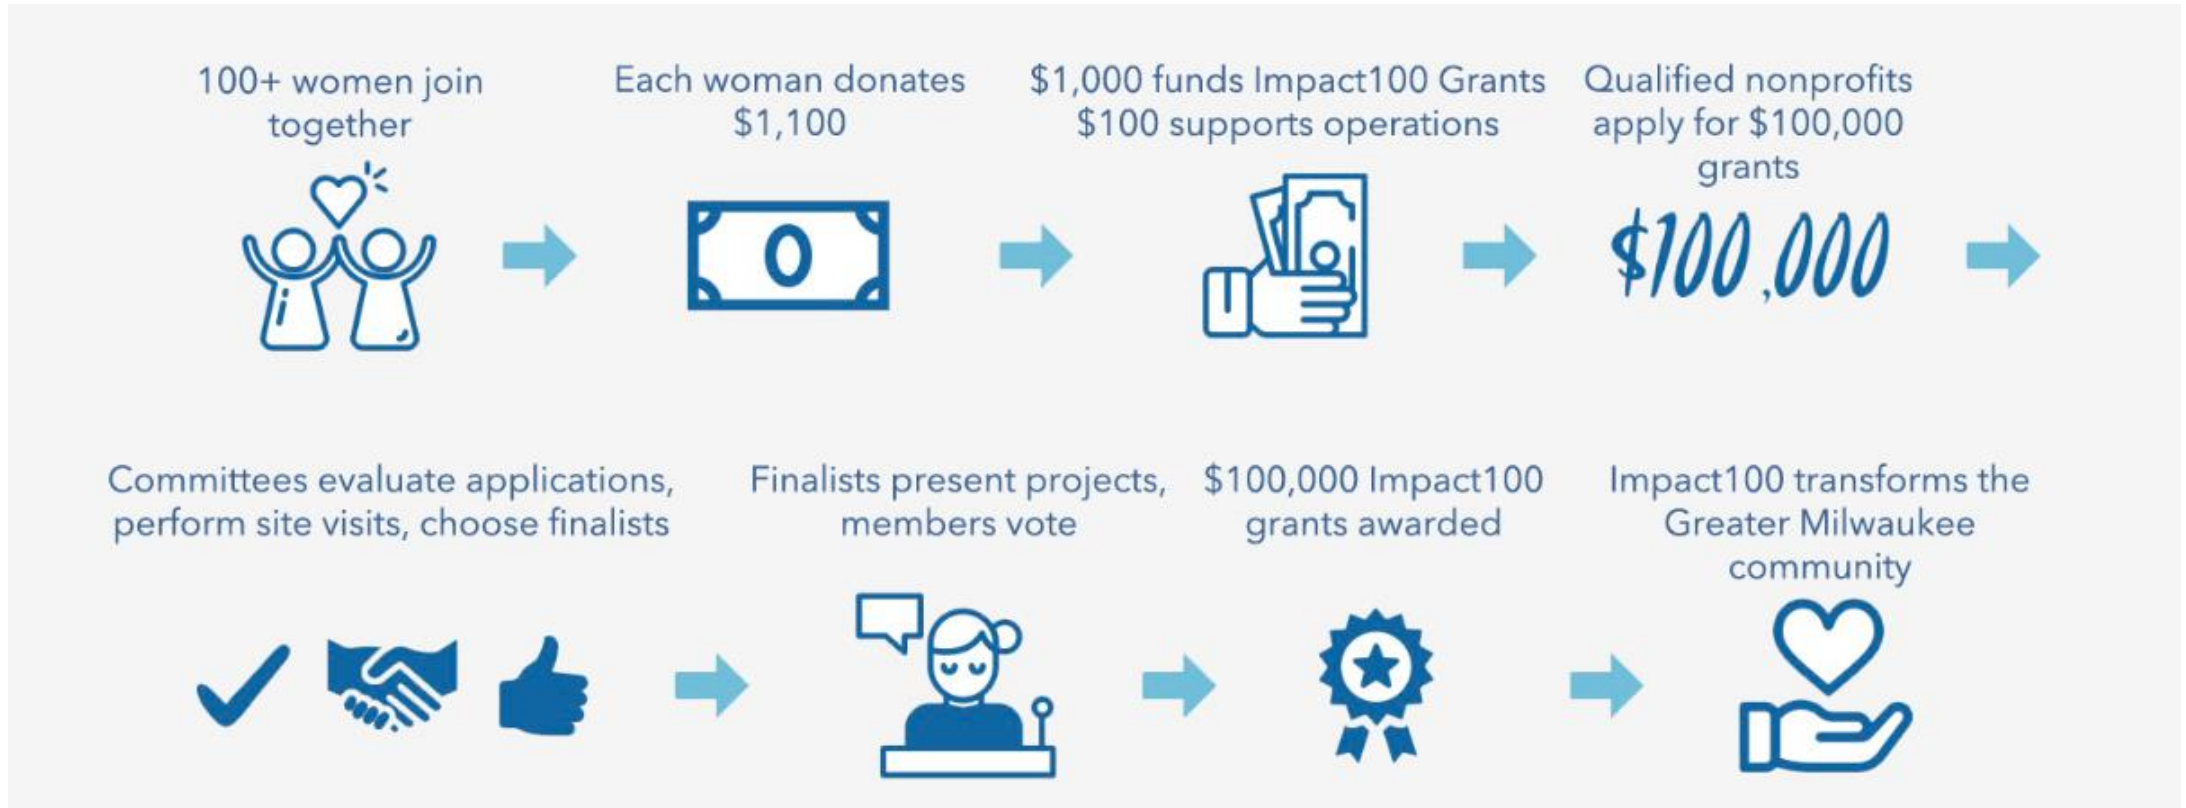

# Foster Care – a Continuum of Care

Laura Parsons

Chair, Beyond the Headlines

# Impact 100

*One Woman, One Gift, One Vote*

## Empower.

Our Impact100 Core Values are simple:

We empower women to be philanthropic decision makers by engaging, developing and inspiring women to collectively effect sustainable, transformational, and impactful change in the Greater Milwaukee community.